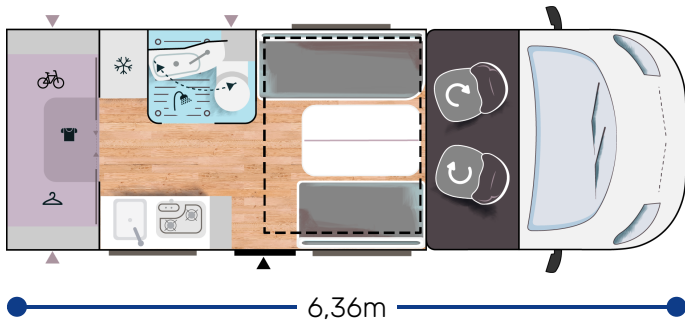

More info about this vehicle

2,75 m
1,98 m

4 5 4

kg 2939/3500

cm 140 x 190
140 x 190

2.2L 140 HP / 103 kW

+ gas water heater

Strong points

UNIQUE ON THE MARKET COMPACTNESS OF A VAN LARGE BATHROOM

EXCLUSIVE LINE ★★★★★ FIAT

- Manual cab air conditioning
- Driver and passenger airbag
- Fix and go
- Swivel seats in the cab, with double armrests and adjustable height
- Cab seat covers with matching cushions
- Electric de-icing rearview mirrors
- Cruise control and speed limiter
- ESP
- Traction +
- Hill Descent control
- Eco pack: Stop&Start, smart alternator, electronically-controlled fuel pump
- Unit step insulation
- Unit step lighting
- Cell door with window
- Cab panoramic skylight
- Panoramic skylight (or two skylights)
- Double-locking windows with combined blinds/screens
- Atmosphere LED lighting on floor
- Damped cupboard hinges
- USB ports
- External water intake
- IRP structure: GRP on roof/floor/sides, floor 64 mm thick
- Technibox
- Coded front bumper
- 16" alloy wheels black
- Wardrobe with drawers
- Gas external socket
- Fog lamps
- Luxury entrance door with window and central locking cab/cell
- Premium mattress main berth
- Wooden shower duck board
- Shoe rack
- TV-ready
- Heating using vehicle fuel used while on the road
- Entrance door exterior lighting
- Wardrobe
- Door cylinder
- Solar panel ready (MPPT ready)
- Rear camera pre-wiring
- Isofix anchorage
- Smoke detectors
- Cabin carpet
- Carpet

PACKS

- Pack Look : Leather steering wheel + chromed airvents + blackVol 16" alloy wheels